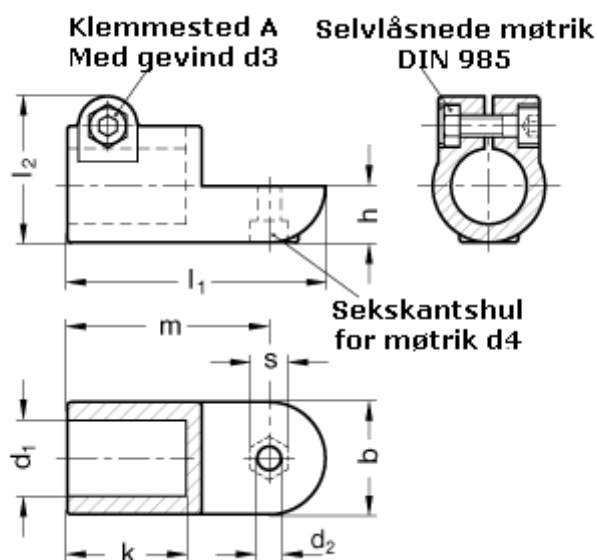

Article number: 20276B42AV2SW

Description: E+G Swivel clamp connector
GN276-B42-AV-2-SW

Measures

$b = 65$	$m = 115$
$d_1 = B42$	$s = 17$
$d_2 = 10.2$	
$d_3 = M10$	
$d_4 = M10$	
$k = 74.0$	
$l_1 = 148$	
$l_2 = 77.5$	